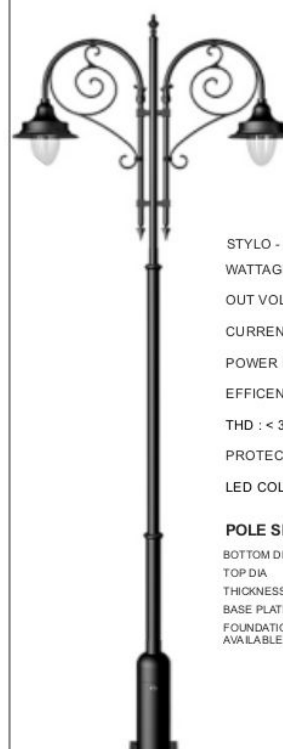

STYLO - 2

STYLO - 2 LED POLE 2 x 20w
WATTAGE: 2 X 20W /4200 LUMENS
OUT VOLTAGE : 56 V - 60V
CURRENT : 300 ma
POWER FACTOR : >0.95
EFFICIENCY : 82%
THD : < 30%
PROTECTION : 6KVA PROTECTION
LED COLOUR : 3200K , 6500K

POLE SPECIFICATION

BOTTOM DIA : 140MM
TOP DIA : 60MM
THICKNESS : 2.5MM
BASE PLATE : 200 X 200 X 8
FOUNDATION BOLT : 16MM X 450MM JBOLT
AVAILABLE SIZES : 3MTR , 4MTR , 5MTR , 6MTR