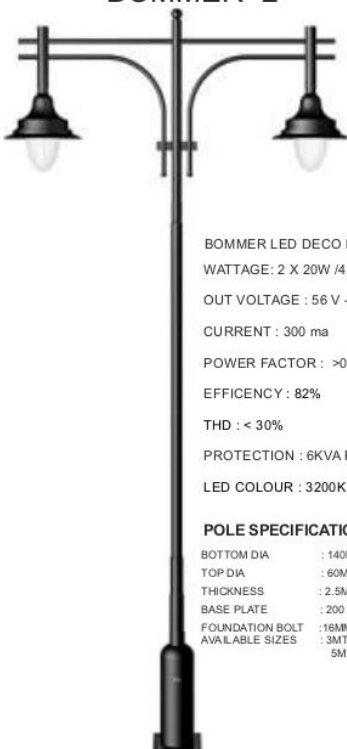

BOMMER -2

BOMMER LED DECO POLE 2 x 20w
WATTAGE: 2 X 20W /4200 LUMENS
OUT VOLTAGE : 56 V - 60V
CURRENT : 300 ma
POWER FACTOR : >0.95
EFFICIENCY : 82%
THD : < 30%
PROTECTION : 6KVA PROTECTION
LED COLOUR : 3200K , 6500K

POLE SPECIFICATION

BOTTOM DIA : 140MM
TOP DIA : 60MM
THICKNESS : 2.5MM
BASE PLATE : 200 X 200 X 8
FOUNDATION BOLT : 16MM X 450MM JBOLT
AVAILABLE SIZES : 3MTR , 4MTR , 5MTR , 6MTR