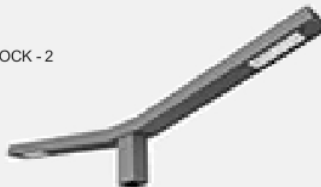

COCK - 2

FIXTURE SIZE : 100MM X 50MM X 1200MM
POLE SUITABLE : 75MM SQ PIPE
THICKNESS : 2.5MM THICKNESS
LED WATTAGE : 2 X 30W
WATTAGE AVAILABLE : 4 X 30W , 6 X 30W
DRIVER : 56V - 60V X 600 ma
POWER FACTOR : >0.95
LED COLOUR : 3200K , 6500K
BODY COLOUR : GREY TEXTURE FINISH