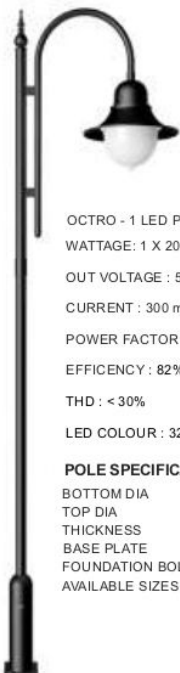

POLE SPECIFICATION

BOTTOM DIA : 140MM
 TOP DIA : 60MM
 THICKNESS : 2.5MM
 BASE PLATE : 200MM X 200MM X 8MM
 FOUNDATION BOLT : 16MM X 300MM JBOLT
 AVAILABLE SIZES : 3MTR , 4MTR, 5MTR ,6MTR

Opto

OPTO LED POLE 1 x 30W
 WATTAGE: 1 X 30W /2700 LUMENS
 OUT VOLTAGE : 56 V - 60V
 CURRENT : 700 ma
 POWER FACTOR : >0.95
 EFFICIENCY : 82%
 THD : < 30%
 PROTECTION : 6KVA SURGE PROTECTION
 LED COLOUR : 3200K , 6500K

POLE SPECIFICATION

BOTTOM DIA : 140MM
 TOP DIA : 60MM
 THICKNESS : 2.5MM
 BASE PLATE : 200MM X 200MM X 8MM
 FOUNDATION BOLT : 16MM X 300MM JBOLT
 AVAILABLE SIZES : 3MTR , 4MTR, 5MTR ,6MTR

Supra

SUPTRA LED POLE 2 x 20w
 WATTAGE: 2 X 20W /4200 LUMENS
 OUT VOLTAGE : 56 V - 60V
 CURRENT : 300 ma
 POWER FACTOR : >0.95
 EFFICIENCY : 82%
 THD : < 30%
 PROTECTION : 6KVA PROTECTION
 LED COLOUR : 3200K , 6500K

POLE SPECIFICATION

BOTTOM DIA : 140MM
 TOP DIA : 60MM
 THICKNESS : 2.5MM
 BASE PLATE : 200MM X 200MM X 8MM
 FOUNDATION BOLT : 16MM X 300MM JBOLT
 AVAILABLE SIZES : 3MTR , 4MTR, 5MTR ,6MTR

OCTRA - 1

OCTRO - 1 LED POLE 1 x 20w
 WATTAGE: 1 X 20W /4200 LUMENS
 OUT VOLTAGE : 56 V - 60V
 CURRENT : 300 ma
 POWER FACTOR : >0.95
 EFFICIENCY : 82%
 THD : < 30%
 LED COLOUR : 3200K , 6500K