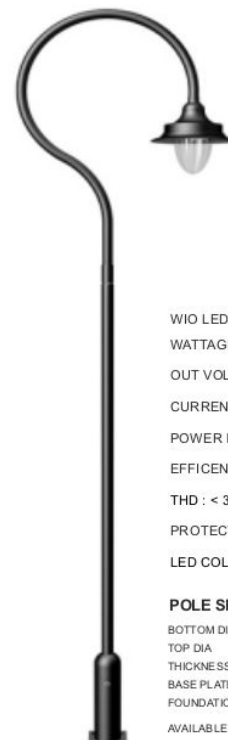

POLE SPECIFICATION

BOTTOM DIA : 140MM
 TOP DIA : 60MM
 THICKNESS : 2.5MM
 BASE PLATE : 200 X 200 X 8
 FOUNDATION BOLT : 16MM X 450MM JBOLT
 AVAILABLE SIZES : 3MTR , 4MTR ,
 5MTR , 6MTR

PUTRA - 1

PUTRA - 1 LED POLE 1 x 20w
 WATTAGE: 1 X 20W /2100 LUMENS
 OUT VOLTAGE : 56 V - 60V
 CURRENT : 300 ma
 POWER FACTOR : >0.95
 EFFICIENCY : 82%
 THD : < 30%
 PROTECTION : 6KVA PROTECTION
 LED COLOUR : 3200K , 6500K

POLE SPECIFICATION

BOTTOM DIA : 140MM
 TOP DIA : 60MM
 THICKNESS : 2.5MM
 BASE PLATE : 200 X 200 X 8
 FOUNDATION BOLT : 16MM X 450MM JBOLT
 AVAILABLE SIZES : 3MTR , 4MTR ,
 5MTR , 6MTR

PUTRA - 2

PUTRA - 2 LED POLE 2 x 20w
 WATTAGE: 2 X 20W /4200 LUMENS
 OUT VOLTAGE : 56 V - 60V
 CURRENT : 300 ma
 POWER FACTOR : >0.95
 EFFICIENCY : 82%
 THD : < 30%
 PROTECTION : 6KVA PROTECTION
 LED COLOUR : 3200K , 6500K

POLE SPECIFICATION

BOTTOM DIA : 140MM
 TOP DIA : 60MM
 THICKNESS : 2.5MM
 BASE PLATE : 200 X 200 X 8
 FOUNDATION BOLT : 16MM X 450MM JBOLT
 AVAILABLE SIZES : 3MTR , 4MTR ,
 5MTR , 6MTR

WIO

WIO LED POLE 1 x 30w
 WATTAGE: 1 X 30W /2700 LUMENS
 OUT VOLTAGE : 56 V - 60V
 CURRENT : 700 ma
 POWER FACTOR : >0.95
 EFFICIENCY : 82%
 THD : < 30%
 PROTECTION : 6KVA PROTECTION
 LED COLOUR : 3200K , 6500K