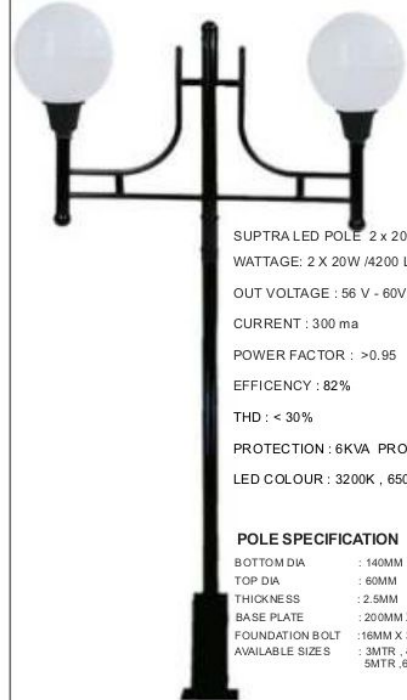

POLE SPECIFICATION

BOTTOM DIA : 140MM
 TOP DIA : 60MM
 THICKNESS : 2.5MM
 BASE PLATE : 200MM X 200MM X 8MM
 FOUNDATION BOLT : 16MM X 300MM JBOLT
 AVAILABLE SIZES : 3MTR , 4MTR, 5MTR ,6MTR

Opto

OPTO LED POLE 1 x 30W
 WATTAGE: 1 X 30W /2700 LUMENS
 OUT VOLTAGE : 56 V - 60V
 CURRENT : 700 ma
 POWER FACTOR : >0.95
 EFFICIENCY : 82%
 THD : < 30%
 PROTECTION : 6KVA SURGE PROTECTION
 LED COLOUR : 3200K , 6500K

POLE SPECIFICATION

BOTTOM DIA : 140MM
 TOP DIA : 60MM
 THICKNESS : 2.5MM
 BASE PLATE : 200MM X 200MM X 8MM
 FOUNDATION BOLT : 16MM X 300MM JBOLT
 AVAILABLE SIZES : 3MTR , 4MTR, 5MTR ,6MTR

Supra

SUPTRA LED POLE 2 x 20w
 WATTAGE: 2 X 20W /4200 LUMENS
 OUT VOLTAGE : 56 V - 60V
 CURRENT : 300 ma
 POWER FACTOR : >0.95
 EFFICIENCY : 82%
 THD : < 30%
 PROTECTION : 6KVA PROTECTION
 LED COLOUR : 3200K , 6500K