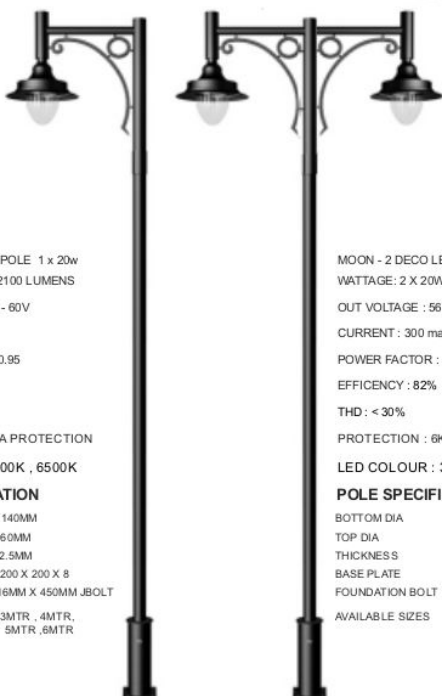

POLE SPECIFICATION

BOTTOM DIA : 140MM
 TOP DIA : 60MM
 THICKNESS : 2.5MM
 BASE PLATE : 200 X 200 X 8
 FOUNDATION BOLT : 16MM X 450MM JBOLT
 AVAILABLE SIZES : 3MTR , 4MTR , 5MTR , 6MTR

INDRA-1 DECO LED POLE 1 x 20w
 WATTAGE: 1 X 20W /2100 LUMENS
 OUT VOLTAGE : 56 V - 60V
 CURRENT : 300 ma
 POWER FACTOR : >0.95
 EFFICIENCY : 82%
 THD : < 30%
 PROTECTION : 6KVA PROTECTION
 LED COLOUR : 3200K , 6500K

POLE SPECIFICATION

BOTTOM DIA : 140MM
 TOP DIA : 60MM
 THICKNESS : 2.5MM
 BASE PLATE : 200 X 200 X 8
 FOUNDATION BOLT : 16MM X 450MM JBOLT
 AVAILABLE SIZES : 3MTR , 4MTR , 5MTR , 6MTR

MOON - 1

MOON - 2

MOON-1 DECO LED POLE 1 x 20w
 WATTAGE: 1 X 20W /2100 LUMENS
 OUT VOLTAGE : 56 V - 60V
 CURRENT : 300 ma
 POWER FACTOR : >0.95
 EFFICIENCY : 82%
 THD : < 30%
 PROTECTION : 6KVA PROTECTION
 LED COLOUR : 3200K , 6500K