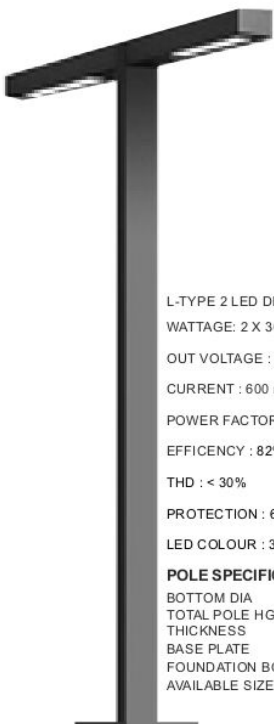

L-TYPE 2

L-TYPE 2 LED DECO POLE 2 X 30W
WATTAGE: 2 X 30W /5400 LUMENS
OUT VOLTAGE : 56 V - 60V
CURRENT : 600 ma
POWER FACTOR : >0.95
EFFICIENCY : 82%
THD : < 30%
PROTECTION : 6KVA SURGE PROTECTION
LED COLOUR : 3200K , 6500K

POLE SPECIFICATION

BOTTOM DIA : 100MM X 50MM X 3000MM
TOTAL POLE HGT : 3000MM
THICKNESS : 2.5MM
BASE PLATE : 200 X 200 X 8
FOUNDATION BOLT : 16MM X 450MM JBOLT
AVAILABLE SIZES : 3MTR , 4MTR, 5MTR ,6MTR