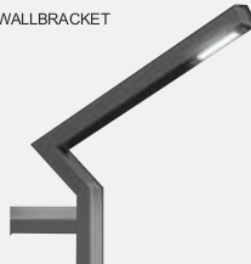

ANGULAR- 1 WALLBRACKET

FIXTURE SIZE : 600MM X 100MM X 600MM
THICKNESS : 2.5MM THICKNESS
LED WATTAGE : 1 X 30W
DRIVER : 56V - 60V X 600 ma
POWER FACTOR : >0.95
LED COLOUR : 3200K , 6500K
BODY COLOUR : GREY TEXTURE FINISH