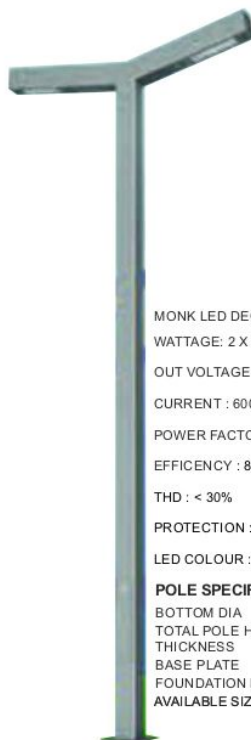

MONK - 2 POLE

MONK LED DECO POLE 2 X 30W
WATTAGE: 2 X 30W /5400 LUMENS
OUT VOLTAGE : 56 V - 60V
CURRENT : 600 ma
POWER FACTOR : >0.95
EFFICIENCY : 82%
THD : < 30%
PROTECTION : 6KVA SURGE PROTECTION
LED COLOUR : 3200K , 6500K

POLE SPECIFICATION

BOTTOM DIA : 100MM X 100MM X 3000MM
TOTAL POLE HGT : 3000MM
THICKNESS : 2.5MM
BASE PLATE : 200 X 200 X 8
FOUNDATION BOLT : 16MM X 450MM JBOLT
AVAILABLE SIZES : 3MTR , 4MTR, 5MTR ,6MTR