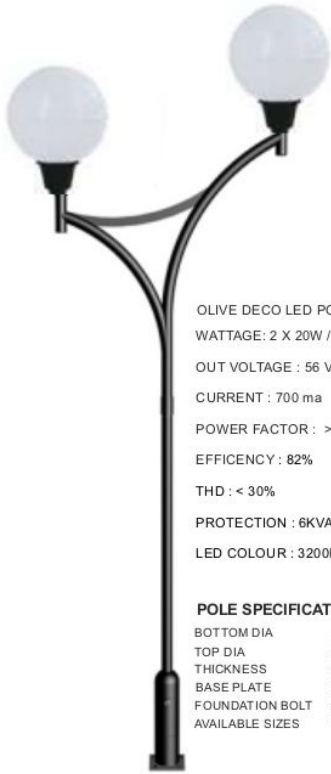

OCTRA - 1

OLIVE DECO LED POLE 2 x 20w
WATTAGE: 2 X 20W /4200 LUMENS
OUT VOLTAGE : 56 V - 60V
CURRENT : 700 ma
POWER FACTOR : >0.95
EFFICIENCY : 82%
THD : < 30%
PROTECTION : 6KVA SURGE PROTECTION
LED COLOUR : 3200K , 6500K

POLE SPECIFICATION

BOTTOM DIA : 140MM
TOP DIA : 60MM
THICKNESS : 2.5MM
BASE PLATE : 200MM X 200MM X 8MM
FOUNDATION BOLT : 16MM X 300MM JBOLT
AVAILABLE SIZES : 3MTR , 4MTR, 5MTR ,6MTR