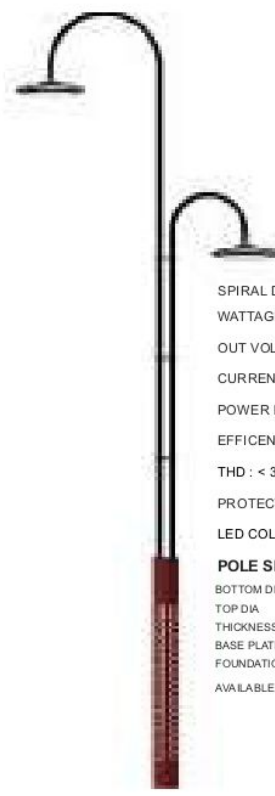

SPIRAL

SPIRAL DECO LED POLE 2 x 30w
WATTAGE: 2 X 30W / 5400 LUMENS
OUT VOLTAGE : 56 V - 60V
CURRENT : 700 ma
POWER FACTOR : >0.95
EFFICIENCY : 82%
THD : < 30%
PROTECTION : 6KVA PROTECTION
LED COLOUR : 3200K , 6500K
POLE SPECIFICATION
BOTTOM DIA : 140MM
TOP DIA : 60MM
THICKNESS : 2.5MM
BASE PLATE : 200 X 200 X 8
FOUNDATION BOLT : 16MM X 450MM JBOLT
AVAILABLE SIZES : 3MTR , 4MTR ,
5MTR , 6MTR