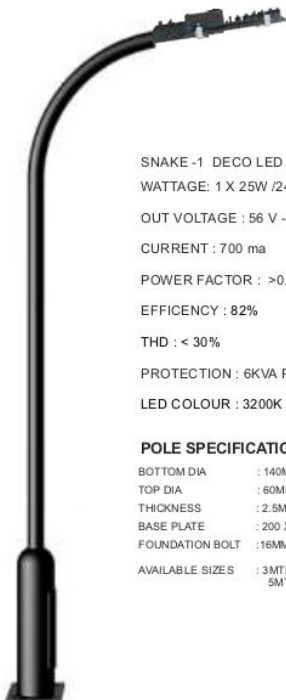

POLE SPECIFICATION

BOTTOM DIA : 90MM
 TOP DIA : 60MM
 THICKNESS : 2.5MM
 BASE PLATE : 200 X 200 X 8
 FOUNDATION BOLT : 16MM X 450MM JBOLT
 AVAILABLE SIZES : 3MTR , 4MTR,
 5MTR ,6MTR

FLY-1

FLY-1 DECO LED POLE 1 x 30w
 WATTAGE: 1 X 30W /2700 LUMENS
 OUT VOLTAGE : 56 V - 60V
 CURRENT : 700 ma
 POWER FACTOR : >0.95
 EFFICIENCY : 82%
 THD : < 30%
 PROTECTION : 6KVA PROTECTION
 LED COLOUR : 3200K , 6500K

POLE SPECIFICATION

BOTTOM DIA : 90MM
 TOP DIA : 60MM
 THICKNESS : 2.5MM
 BASE PLATE : 200 X 200 X 8
 FOUNDATION BOLT : 16MM X 450MM JBOLT
 AVAILABLE SIZES : 3MTR , 4MTR,
 5MTR ,6MTR

GIRAFFE

GIRAFFE DECO LED POLE 1 x 30w
 WATTAGE: 1 X 30W /2700 LUMENS
 OUT VOLTAGE : 56 V - 60V
 CURRENT : 700 ma
 POWER FACTOR : >0.95
 EFFICIENCY : 82%
 THD : < 30%
 PROTECTION : 6KVA PROTECTION
 LED COLOUR : 3200K , 6500K

POLE SPECIFICATION

BOTTOM DIA : 140MM
 TOP DIA : 60MM
 THICKNESS : 2.5MM
 BASE PLATE : 200 X 200 X 8
 FOUNDATION BOLT : 16MM X 450MM JBOLT
 AVAILABLE SIZES : 3MTR , 4MTR,
 5MTR ,6MTR

SNAKE

SNAKE -1 DECO LED POLE 1 x 25w
 WATTAGE: 1 X 25W /2400 LUMENS
 OUT VOLTAGE : 56 V - 60V
 CURRENT : 700 ma
 POWER FACTOR : >0.95
 EFFICIENCY : 82%
 THD : < 30%
 PROTECTION : 6KVA PROTECTION
 LED COLOUR : 3200K , 6500K