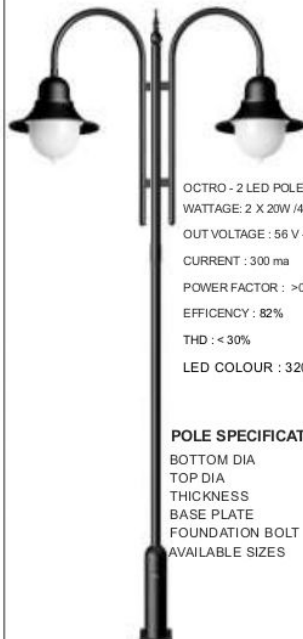

POLE SPECIFICATION

BOTTOM DIA : 140MM
 TOP DIA : 60MM
 THICKNESS : 2.5MM
 BASE PLATE : 200MM X 200MM X 8MM
 FOUNDATION BOLT : 16MM X 300MM JBOLT
 AVAILABLE SIZES : 3MTR , 4MTR, 5MTR ,6MTR

Supra

SUPTRA LED POLE 2 x 20w
 WATTAGE: 2 X 20W /4200 LUMENS
 OUT VOLTAGE : 56 V - 60V
 CURRENT : 300 ma
 POWER FACTOR : >0.95
 EFFICIENCY : 82%
 THD : < 30%
 PROTECTION : 6KVA PROTECTION
 LED COLOUR : 3200K , 6500K

POLE SPECIFICATION

BOTTOM DIA : 140MM
 TOP DIA : 60MM
 THICKNESS : 2.5MM
 BASE PLATE : 200MM X 200MM X 8MM
 FOUNDATION BOLT : 16MM X 300MM JBOLT
 AVAILABLE SIZES : 3MTR , 4MTR, 5MTR ,6MTR

OCTRA - 1

OCTRO - 1 LED POLE 1 x 20w
 WATTAGE: 1 X 20W /4200 LUMENS
 OUT VOLTAGE : 56 V - 60V
 CURRENT : 300 ma
 POWER FACTOR : >0.95
 EFFICIENCY : 82%
 THD : < 30%
 LED COLOUR : 3200K , 6500K

POLE SPECIFICATION

BOTTOM DIA : 140MM
 TOP DIA : 60MM
 THICKNESS : 2.5MM
 BASE PLATE : 200MM X 200MM X 8MM
 FOUNDATION BOLT : 16MM X 300MM JBOLT
 AVAILABLE SIZES : 3MTR , 4MTR, 5MTR ,6MTR

OCTRA - 2

OCTRO - 2 LED POLE 2 x 20w
 WATTAGE: 2 X 20W /4200 LUMENS
 OUT VOLTAGE : 56 V - 60V
 CURRENT : 300 ma
 POWER FACTOR : >0.95
 EFFICIENCY : 82%
 THD : < 30%
 LED COLOUR : 3200K , 6500K

POLE SPECIFICATION

BOTTOM DIA : 140MM
 TOP DIA : 60MM
 THICKNESS : 2.5MM
 BASE PLATE : 200MM X 200MM X 8MM
 FOUNDATION BOLT : 16MM X 300MM JBOLT
 AVAILABLE SIZES : 3MTR , 4MTR, 5MTR ,6MTR

CELO

CELO LED POLE 2 x 20w
 WATTAGE: 2 X 20W /4200 LUMENS
 OUT VOLTAGE : 56 V - 60V
 CURRENT : 300 ma
 POWER FACTOR : >0.95
 EFFICIENCY : 82%
 THD : < 30%
 LED COLOUR : 3200K , 6500K