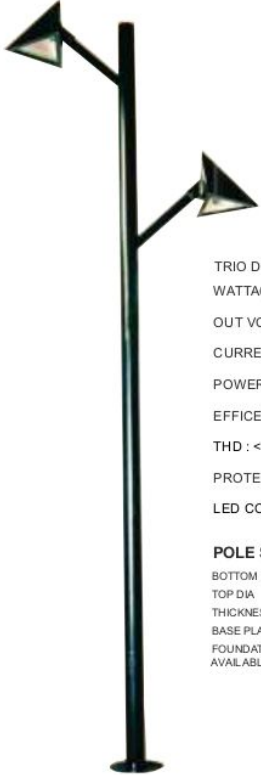

TRIO POLE

TRIO DECO LED POLE 2 x 30w
WATTAGE: 2 X 30W /5400 LUMENS
OUT VOLTAGE : 56 V - 60V
CURRENT : 700 ma
POWER FACTOR : >0.95
EFFICIENCY : 82%
THD : < 30%
PROTECTION : 6KVA PROTECTION
LED COLOUR : 3200K , 6500K

POLE SPECIFICATION

BOTTOM DIA : 100MM
TOP DIA : 60MM
THICKNESS : 2.5MM
BASE PLATE : 200 X 200 X 8
FOUNDATION BOLT : 16MM X 450MM JBOLT
AVAILABLE SIZES : 3MTR , 4MTR , 5MTR , 6MTR