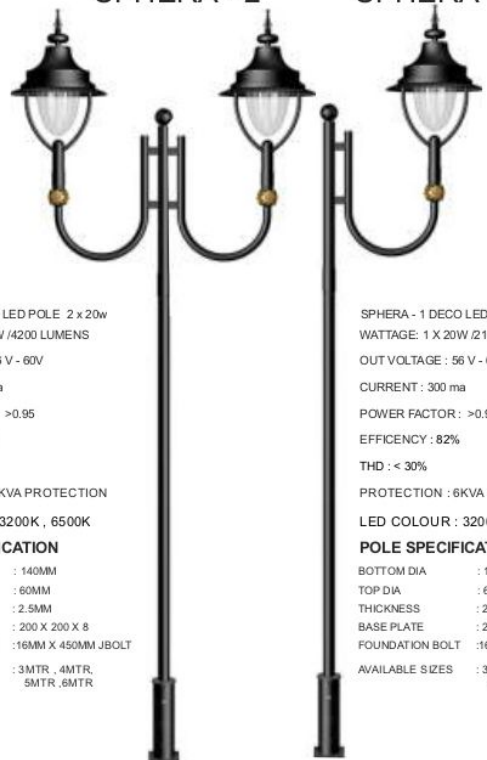

POLE SPECIFICATION

BOTTOM DIA : 140MM
 TOP DIA : 60MM
 THICKNESS : 2.5MM
 BASE PLATE : 200 X 200 X 8
 FOUNDATION BOLT : 16MM X 450MM JBOLT
 AVAILABLE SIZES : 3MTR , 4MTR , 5MTR , 6MTR

MOON - 1

MOON - 2

MOON-1 DECO LED POLE 1 x 20w
 WATTAGE: 1 X 20W /2100 LUMENS
 OUT VOLTAGE : 56 V - 60V
 CURRENT : 300 ma
 POWER FACTOR : >0.95
 EFFICIENCY : 82%
 THD : < 30%
 PROTECTION : 6KVA PROTECTION
 LED COLOUR : 3200K , 6500K

POLE SPECIFICATION

BOTTOM DIA : 140MM
 TOP DIA : 60MM
 THICKNESS : 2.5MM
 BASE PLATE : 200 X 200 X 8
 FOUNDATION BOLT : 16MM X 450MM JBOLT
 AVAILABLE SIZES : 3MTR , 4MTR , 5MTR , 6MTR

MOON-2 DECO LED POLE 2 x 20w
 WATTAGE: 2 X 20W /4200 LUMENS
 OUT VOLTAGE : 56 V - 60V
 CURRENT : 300 ma
 POWER FACTOR : >0.95
 EFFICIENCY : 82%
 THD : < 30%
 PROTECTION : 6KVA PROTECTION
 LED COLOUR : 3200K , 6500K

POLE SPECIFICATION

BOTTOM DIA : 140MM
 TOP DIA : 60MM
 THICKNESS : 2.5MM
 BASE PLATE : 200 X 200 X 8
 FOUNDATION BOLT : 16MM X 450MM JBOLT
 AVAILABLE SIZES : 3MTR , 4MTR , 5MTR , 6MTR

SPHERA - 2

SPHERA - 1