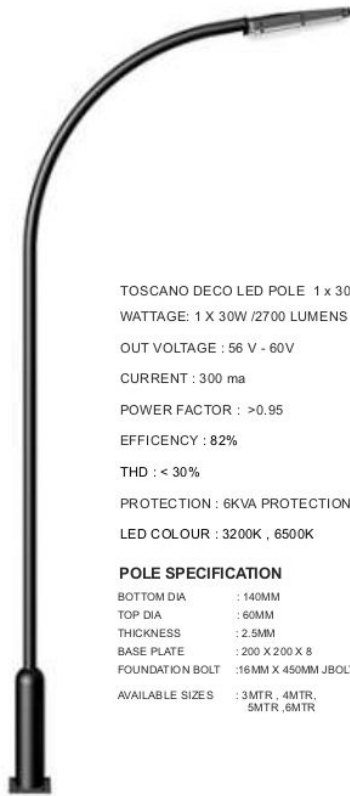

TOSCANO

TOSCANO DECO LED POLE 1 x 30w
WATTAGE: 1 X 30W / 2700 LUMENS
OUT VOLTAGE : 56 V - 60V
CURRENT : 300 ma
POWER FACTOR : >0.95
EFFICIENCY : 82%
THD : < 30%
PROTECTION : 6KVA PROTECTION
LED COLOUR : 3200K , 6500K
POLE SPECIFICATION
BOTTOM DIA : 140MM
TOP DIA : 60MM
THICKNESS : 2.5MM
BASE PLATE : 200 X 200 X 8
FOUNDATION BOLT : 16MM X 450MM JBOLT
AVAILABLE SIZES : 3MTR , 4MTR ,
5MTR , 6MTR