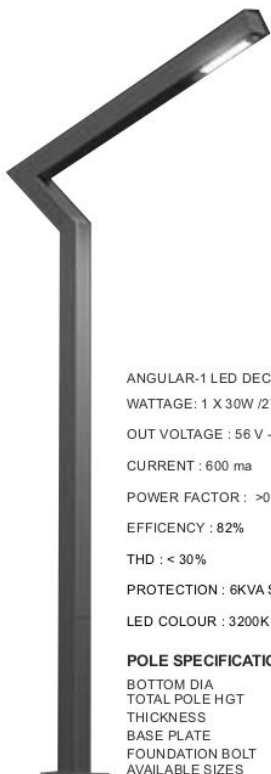

POLE SPECIFICATION

BOTTOM DIA : 100MM X 100MM X 3000MM
 TOTAL POLE HGT : 3000MM
 THICKNESS : 2.5MM
 BASE PLATE : 200 X 200 X 8
 FOUNDATION BOLT : 16MM X 450MM JBOLT
 AVAILABLE SIZES : 3MTR , 4MTR, 5MTR ,6MTR

L-ANGULAR - 2

L-ANGULAR - 2 LED DECO POLE 2 X 30W
 WATTAGE: 2 X 30W /5400 LUMENS
 OUT VOLTAGE : 56 V - 60V
 CURRENT : 600 ma
 POWER FACTOR : >0.95
 EFFICIENCY : 82%
 THD : < 30%
 PROTECTION : 6KVA SURGE PROTECTION
 LED COLOUR : 3200K , 6500K

ANGULAR - 1

ANGULAR-1 LED DECO POLE 1 X 30W
 WATTAGE: 1 X 30W / 2700 LUMENS
 OUT VOLTAGE : 56 V - 60V
 CURRENT : 600 ma
 POWER FACTOR : >0.95
 EFFICIENCY : 82%
 THD : < 30%
 PROTECTION : 6KVA SURGE PROTECTION
 LED COLOUR : 3200K , 6500K