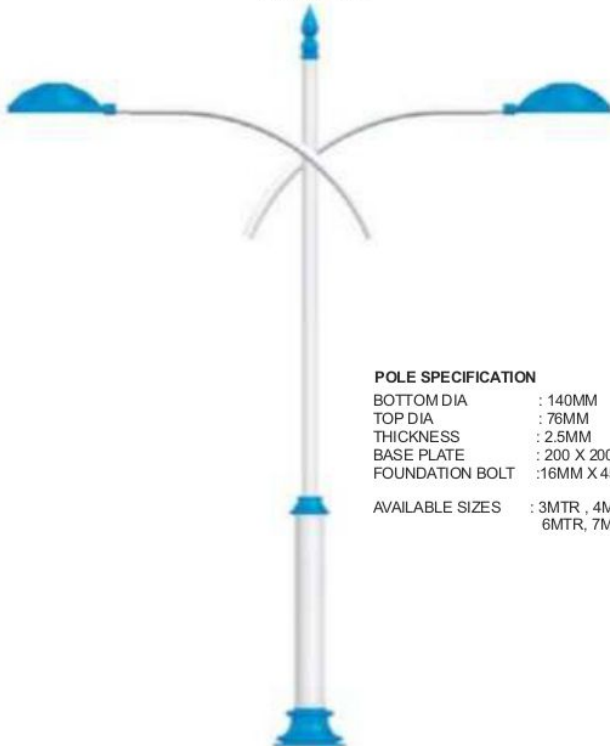

BUTTERFLY

POLE SPECIFICATION

BOTTOM DIA : 140MM
 TOP DIA : 60MM
 THICKNESS : 2.5MM
 BASE PLATE : 200 X 200 X 8
 FOUNDATION BOLT : 16MM X 450MM JBOLT

AVAILABLE SIZES : 3MTR , 4MTR, 5MTR
 6MTR, 7MTR , 8MTR

POLE SPECIFICATION

BOTTOM DIA : 140MM
 TOP DIA : 76MM
 THICKNESS : 2.5MM
 BASE PLATE : 200 X 200 X 8
 FOUNDATION BOLT : 16MM X 450MM JBOLT

AVAILABLE SIZES : 3MTR , 4MTR, 5MTR
 6MTR, 7MTR , 8MTR

HUMMER

POLE SPECIFICATION