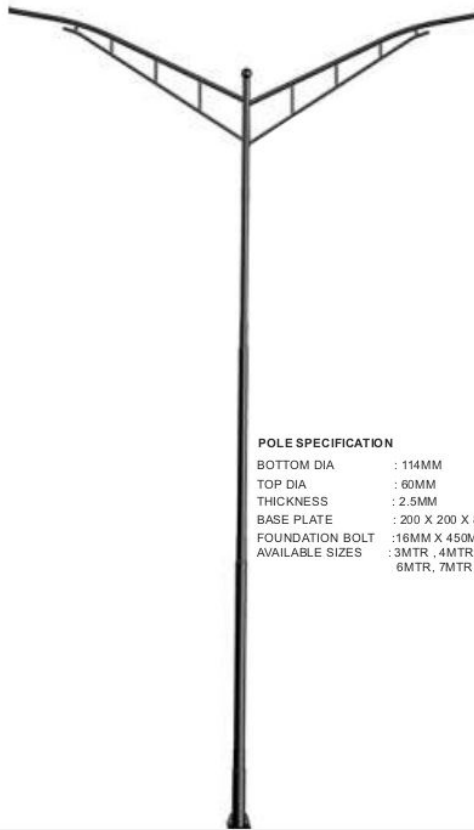

VIVO

POLE SPECIFICATION
BOTTOM DIA : 114MM
TOP DIA : 60MM
THICKNESS : 2.5MM
BASE PLATE : 200 X 200 X 8
FOUNDATION BOLT : 16MM X 450MM JBOLT
AVAILABLE SIZES : 3MTR , 4MTR , 5MTR
6MTR , 7MTR , 8MTR