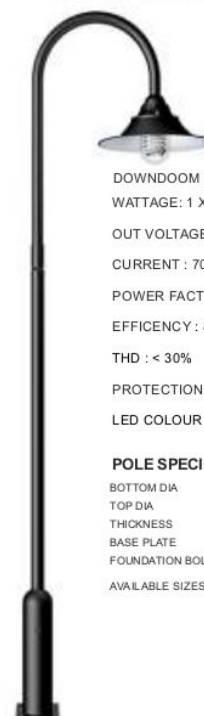

DOWNDOOM

DOWNDOOM DECO LED POLE 1 x 30w
WATTAGE: 1 X 30W /2700 LUMENS
OUT VOLTAGE : 56 V - 60V
CURRENT : 700 ma
POWER FACTOR : >0.95
EFFICIENCY : 82%
THD : < 30%
PROTECTION : 6KVA PROTECTION
LED COLOUR : 3200K , 6500K

POLE SPECIFICATION

BOTTOM DIA : 140MM
TOP DIA : 60MM
THICKNESS : 2.5MM
BASE PLATE : 200 X 200 X 8
FOUNDATION BOLT : 16MM X 450MM JBOLT
AVAILABLE SIZES : 3MTR , 4MTR,
5MTR ,6MTR